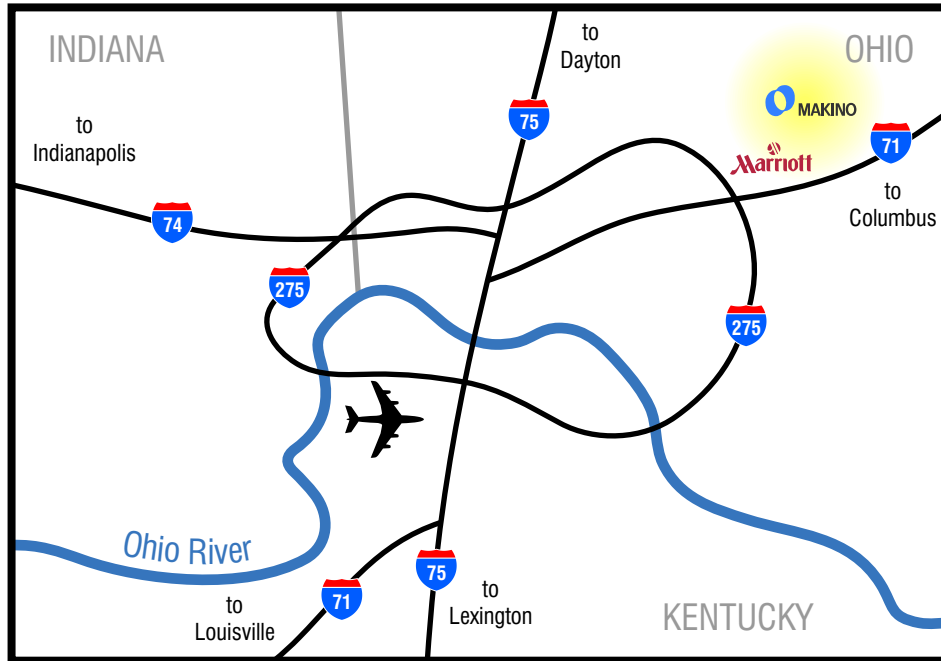

Directions to Makino and the Marriott NE

To Makino

From Dayton (I-75)

- I-70 East to I-75 South
- Take Tylersville Road (Exit 22)
- Left on Tylersville Road for approx. 5 miles
- Turn right on Mason-Montgomery Road
- Turn left on Western Row Road
- Turn right on Innovation Way

From the South (I-71/75)

- Proceed north on I-71/75
- Get in right lane as you cross the Ohio River
- Veer right on I-71 - (You will go along the front of Cincinnati)
- Go North on I-71 until Exit 24 (Western Row)
- Turn left on Western Row Road
- Turn left on Innovation Way

To Marriott NE

From Dayton (I-75)

- Take I-70 East to I-75 South
- Take I-275 East to I-71 North
- Take Mason-Montgomery/Fields-Ertel Rd. (Exit 19)
- Turn left off exit and hotel is 1/4 mile ahead on right

From Columbus (I-71)

- Proceed on I-71 South
- Take Mason-Montgomery/Fields-Ertel Rd. (Exit 19)
- Turn right off exit and hotel is on right

From the Airport

- Take I-275 East to I-71/I-75 North, crossing Ohio River
- Get in right lane as you cross the Ohio River
- Veer right on I-71 - (You will go along the front of Cincinnati)
- Follow I-71 North to Mason-Montgomery Rd/Fields Ertel Road (Exit 19)
- Turn left off exit, hotel ahead 1/4 mile on right